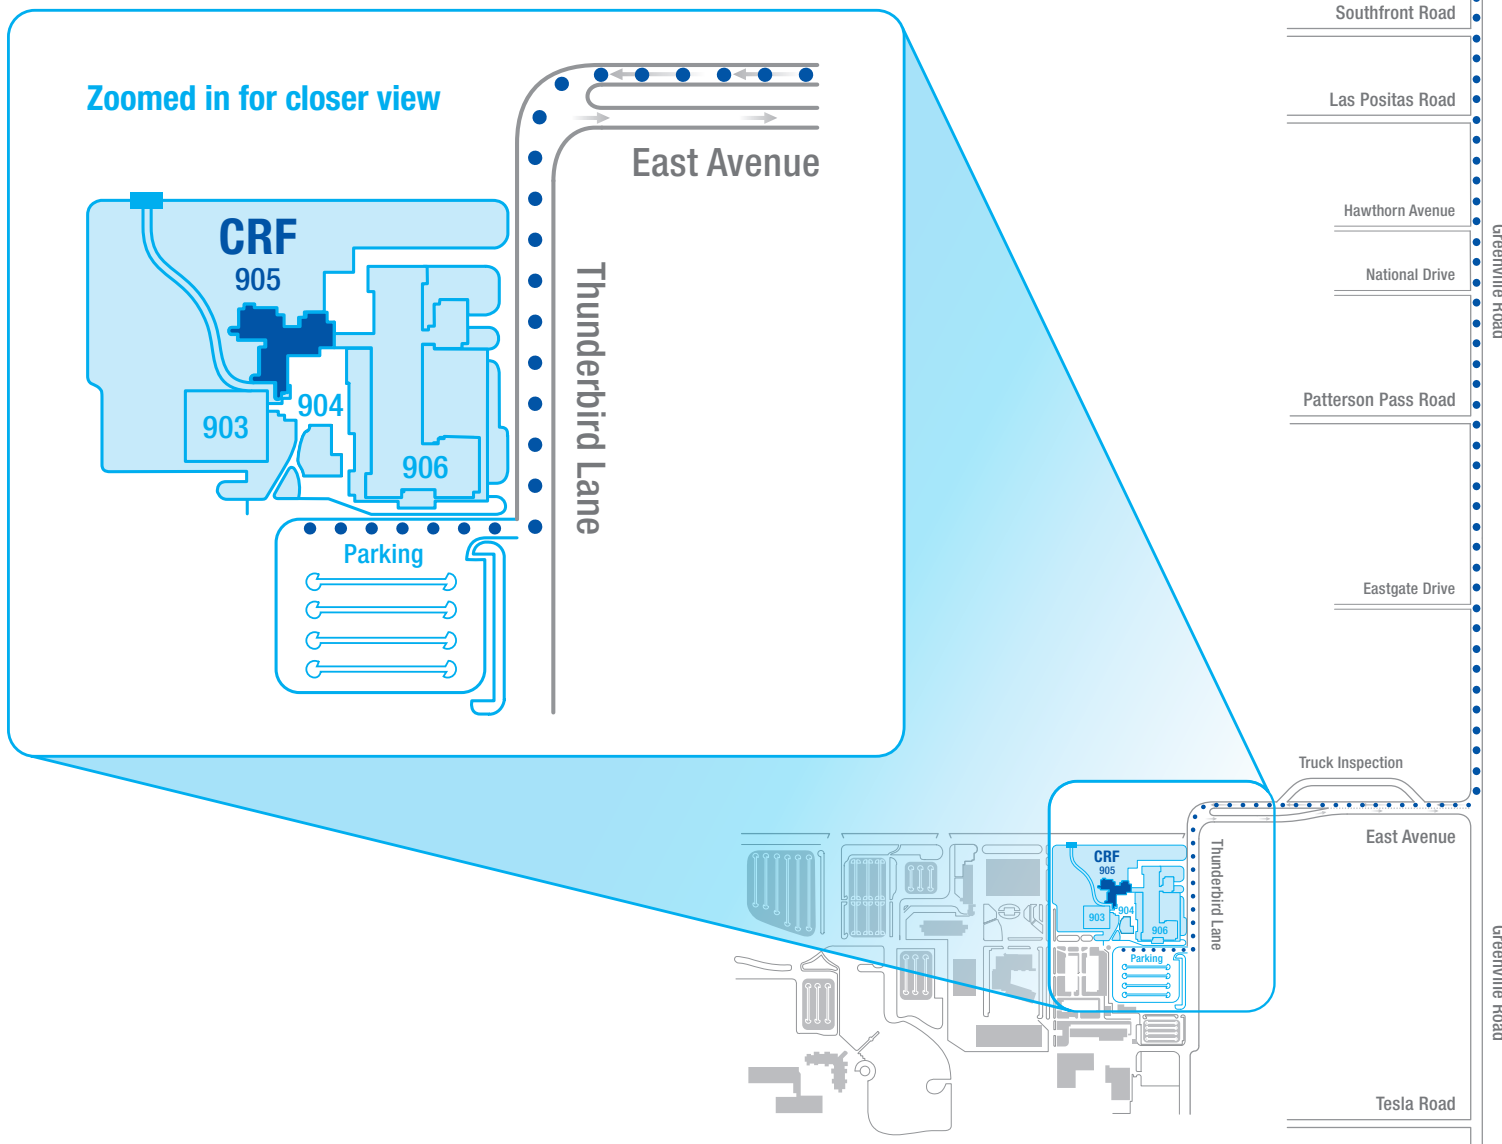

## Directions to the CRF

### From Interstate 580

- Exit Greenville Road
- Continue traveling South on Greenville Road for two miles
- Turn right onto East Avenue
- Follow the road as it turns left onto Thunderbird Lane
- Turn right into first parking lot entry
- Park in visitor designated parking
- Proceed to building 905 to be badged

From Oakland/San Francisco

From Tracy/Stockton

Sandia  
National  
Laboratories

Sandia National Laboratories  
7011 East Avenue  
Livermore, CA 94551

*Map Not to Scale*